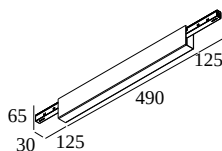

SLM26H - MID POWERBOX 48V-DC / 100W

23380 0050 B

AVAILABLE IN
BLACK 23380 0050 B
WHITE 23380 0050 W

 [View on website](#)

General info

LOCATION	indoor
INGRESS PROTECTION	IP20
WEIGHT (KG)	1.1
INFORMATION	INCL.LED POWER SUPPLY 48V-DC / 100W

Electrical info

CLASS	II
POWER SUPPLY	YES
DIM TYPE	non-dimmable

For detailed installation instructions, please consult the manual : [23380_0050_HAND.pdf](#)

WHERE USED

23359 0000	SLM26H - PROFILE
23359 0010	SLM26H - PROFILE 1m
23359 0020	SLM26H - PROFILE 2m
23359 0030	SLM26H - PROFILE 3m